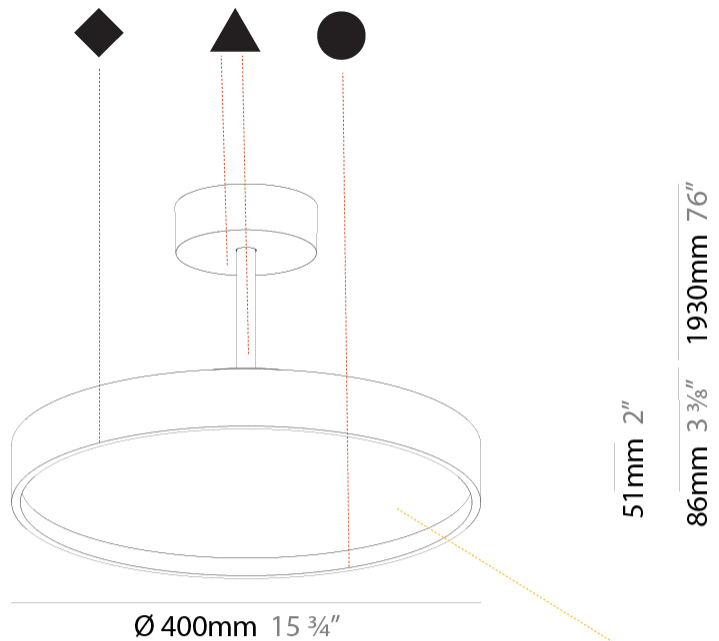

GENERAL

Series: Sign Diva Tube
Subseries: Sign Diva Tube Korona
Brand: Prolicht
Division: Architectural
Mounting Type: Suspension
Mounting Location: Ceiling
Subcategory: Pendant

PHYSICAL

Shape: Round
Diameter (mm): 400
Diameter (in): 15 3/4
Height (mm): 86
Height (in): 3 3/8
Max. Overall Height (mm): 2016
Max. Overall Height (in): 79 3/8
Light Distribution: Direct
Weight (kg): 3.251
Weight (lbs): 7.167

Diffuser: PMMA - Opal / Micro-Prism / Sparkling Secret / Vintage Industrial

Fixture Finish: SSR / BKV / CWI / CRY / HAB / UFT / ITA / RUA / FTG / MYG / LOD / PUS / FRO / FUP / KIA / POP / BLS / SPG / MEY / GOH / GUM / CHC / COM / ABZ / JAG / OBR / MOS / ROR

Fixture Material: Extruded Aluminum / Steel

ELECTRICAL

Lamp Type: LED (Zhaga Standard)
Input Wattage (W): 17
Dimming: Tri-Mode (Non-Dimming and Phase Dimming (120Vac only) and 0-10V Dimming)
Driver Included: Yes
Driver Location: Integrated
Driver Type: Constant Current - Universal
Driver Class: Class 2
Input Voltage (V): 120 - 277
Constant Current (MA): 500

LED

Color Temperature (°K): 2700 / 3000 / 3500 / 4000
Max. Delivered Lumen (lm): 1807 / 1943 / 1951 / 1991
Nominal Lumen (lm): 2250 / 2420 / 2430 / 2480
CRI: >90 CRI
Lamp Life (hrs): 50000

OPTICAL

RATINGS AND CERTIFICATIONS

Certified By: Certified for North American Standards
IP rating: IP20